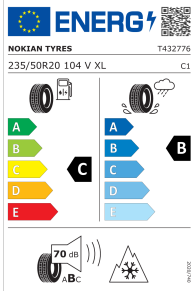

Vinterkomplethjul, alufælg 20" 6-eget design

Pris pr. stk/pr. komplethjul - (for 4 stk. pris - ganges prisen tilsvarende med 4).
9J x 20 ET 35, Nokian Snowproof 2 SUV, 255/45 R20 105 V XL, mærkat med
dækegenskaber ifølge EU-direktiv (EF) nr. 2020/740

2 712 283

6.605,00 kr.¹

[Produktdatablad (PDF)](#)